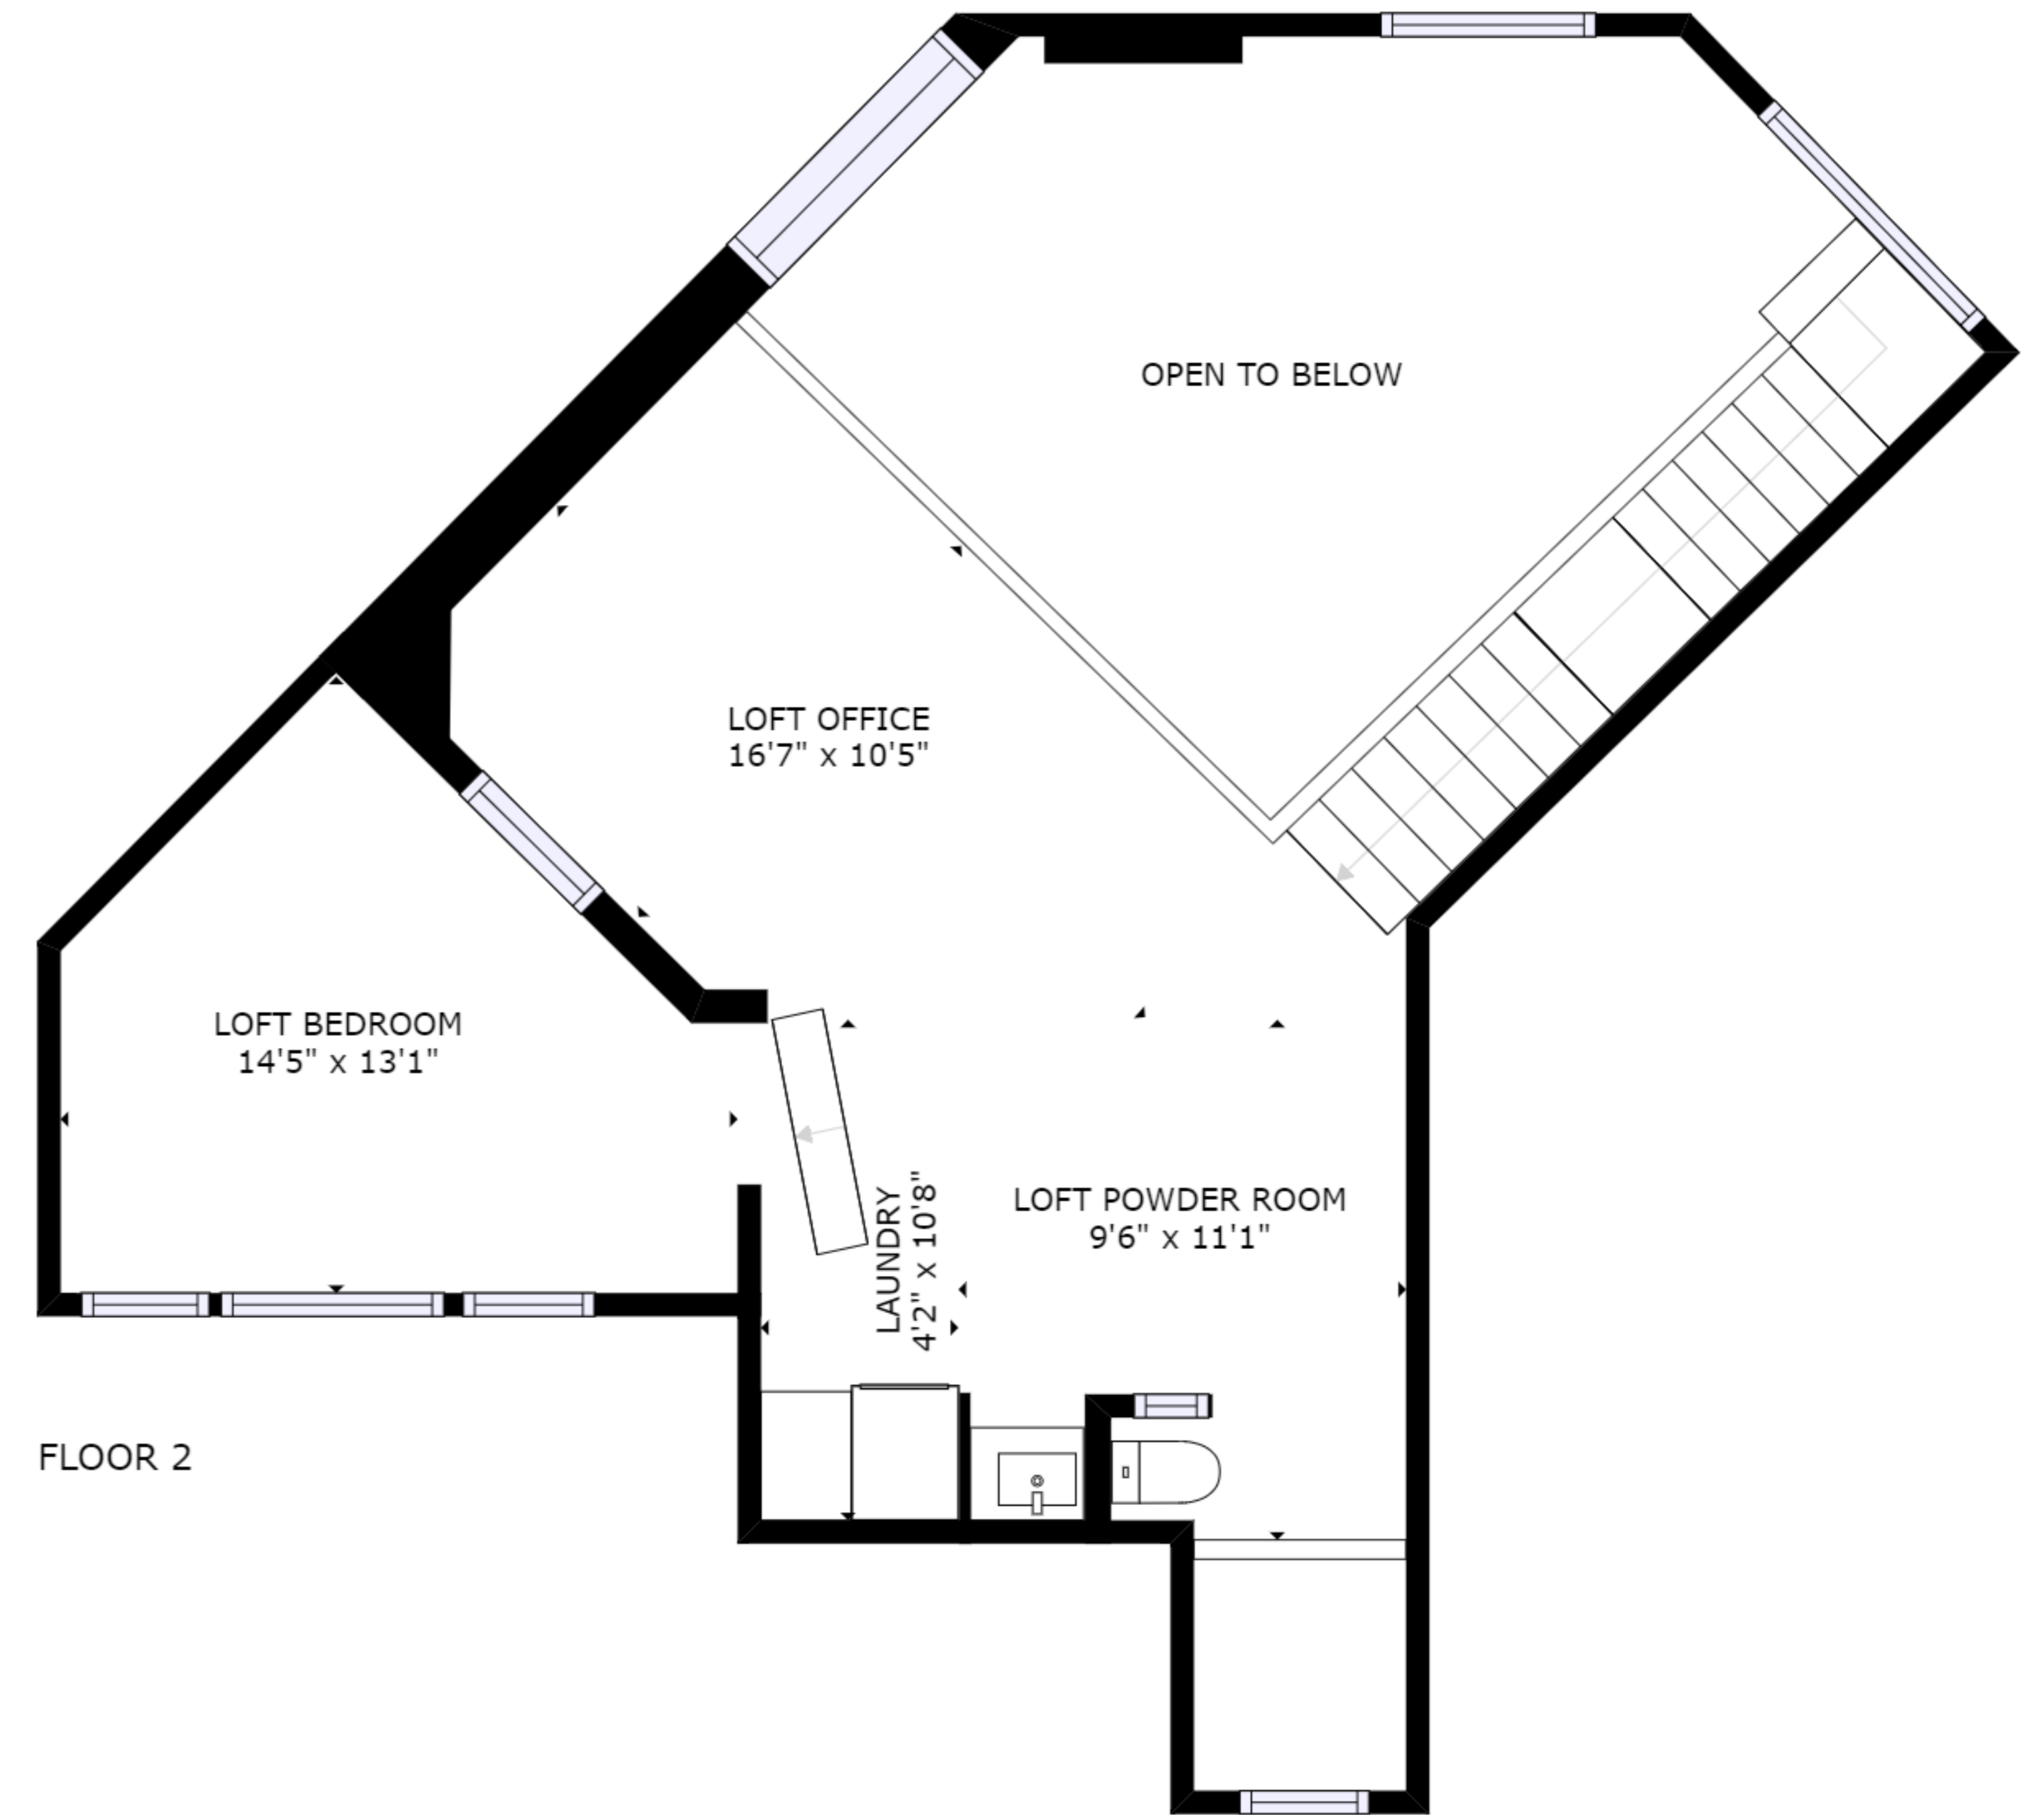

FLOOR 1

FLOOR 2

GROSS INTERNAL AREA
 FLOOR 1: 1212 sq. ft, FLOOR 2: 534 sq. ft
 EXCLUDED AREAS: , BALCONY: 47 sq. ft
 TOTAL: 1746 sq. ft
 SIZES AND DIMENSIONS ARE APPROXIMATE, ACTUAL MAY VARY.